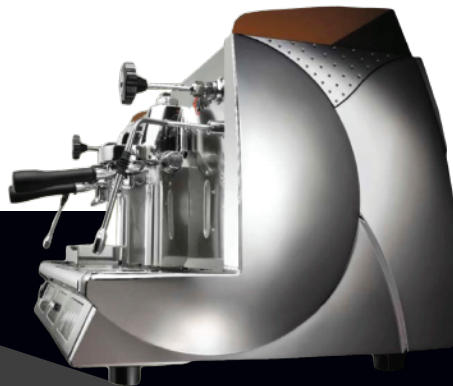

Vela Vintage

WEGA[®]

*Created specifically for versatility in following
world market trends*

Model	Group	WxDxH(mm)	Boiler	Weight	Watt	Voltage	Power
EVDW2	2	770 x 560 x 540	12L	71kg	3400	240	20amp
EVDW3	3	1010 x 560 x 540	17L	90kg	5000	240	25amp
EVDW4	4	1250 x 560 x 540	22L	110kg	6000	240	32amp

Available in chrome only

Electronic coffee machine

Manual brewing button

One manual hot water tap

Six volumetric programmable dose settings per group

Available with group heads set at differentiated heights

Two polished stainless steel steam wands

Built in rotary pump & water auto fill

One volumetric programmable hot water dose settings

Cold water mixer valve

Electronic temperature control cup warmer

☎ 08 6161 6006